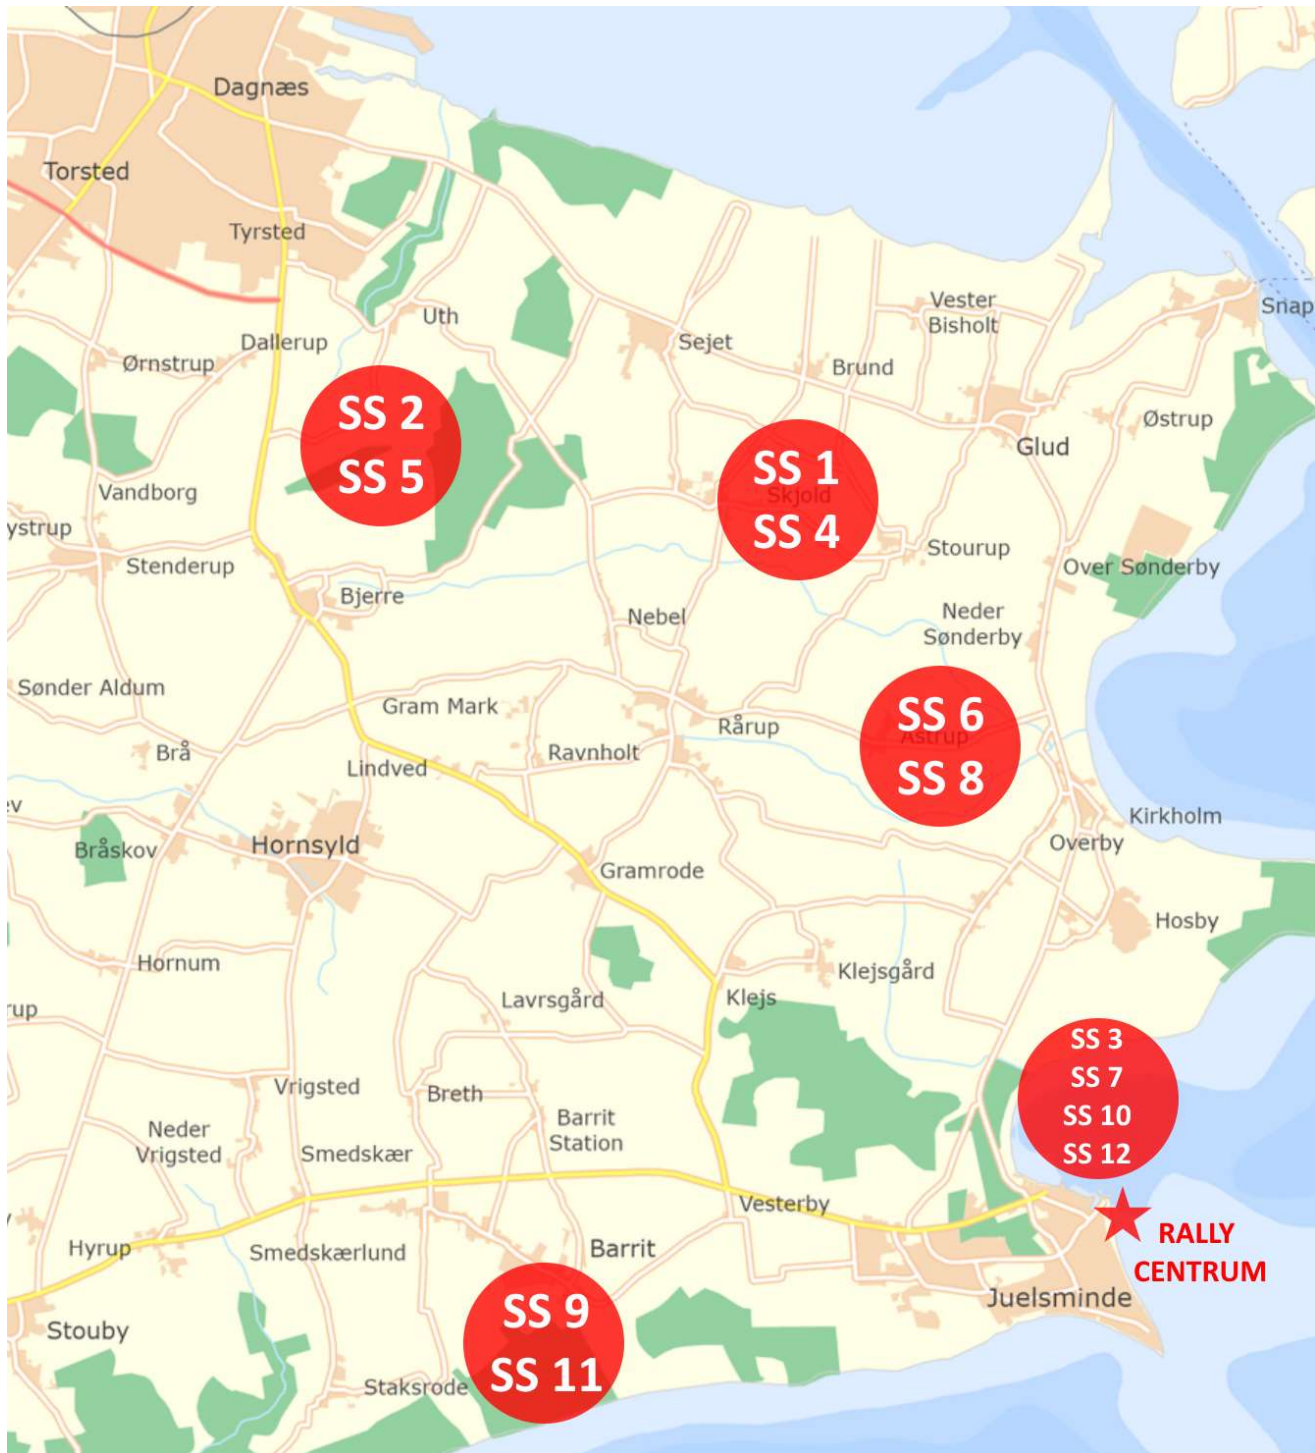

## AU2PARTS Rally Juelsminde 2024 Map information

Overview of Juelsminde and location of rally stages.

## City Map of Juelsminde / Location of Rally Headquarters

Rally Headquarters will be located at

Juelsminde Vandrehjem

Rousthøjs Alle 1, 7130 Juelsminde

*Secretary of the Event / Race control will be at this location from Friday around 17.00. Before this please find us at the place for administrative checks.*

## Administrative Checks & Scrutineering

Address for Administrative Checks & Scrutineering Friday from 10.00 to 16.00 is

Hotel Juelsminde Strand  
Vejlevej 3, 7130 Juelsminde

When arriving, please follow the signs to locate administrative checks.

## Service Area

Address for service area is

Juelsminde Harbour and Marina  
Havnen 6, 7130 Juelsminde

The service area on the harbour is **not accessible until Friday the 16th** due to open by night in the city centre.